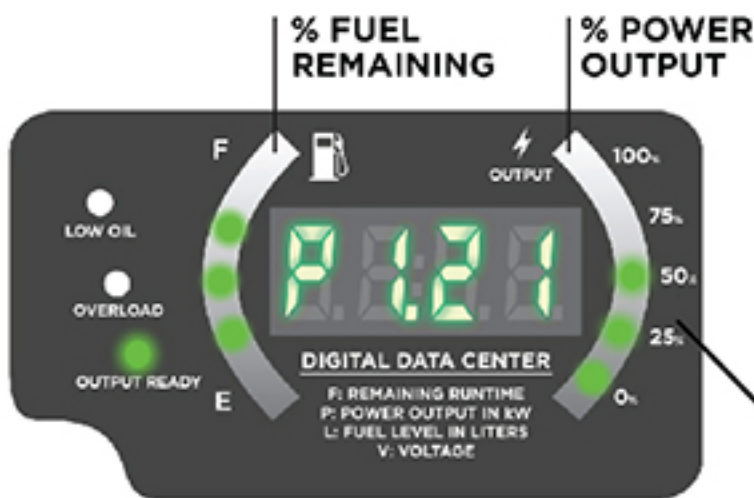

iGen2500

2200 Running Watts
2500 Peak Watts

FUEL EFFICIENT

1 gallon fuel tank that runs 9 hrs at 25% load

LOW THD

Low harmonic distortion creates clean sine waves that are safe for sensitive electronics

PARALLEL CAPABLE

Double your power by pairing any other Westinghouse Inverter generator with our WH parallel cord (sold separate)

LED DATA CENTER

Provides data on remaining run time, power output, fuel level and current voltage