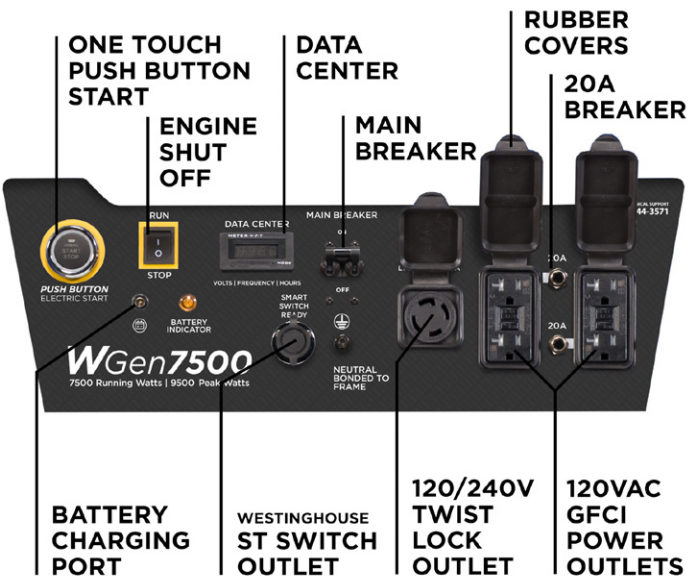

WGen7500

7500 Watt Open Frame Gasoline Portable Generator

7500 Running Watts | 9500 Peak Watts

Rugged roll bars for added strength and protection

Fuel gauge on top of 6.6 gal. tank

50 State and Canada Model

Push button electric start, lights up green when unit is on

Battery charging port (charger included)

Westinghouse ST Switch outlet

Dependable 13 HP 420cc OHV 4-Stroke Westinghouse engine

Remote start key fob included for starting and stopping generator up to 109 yards away

What Comes in the Box

WGen7500

Generator Specifications

Gasoline Running Watts	7500
Gasoline Peak Watts	9500
Running Amps	31 amps
Peak Amps	39 amps
AC Voltage	120/240 Volts
AC Frequency	60 Hz
Engine Horse Power (HP)	13 HP
Total Harmonic Distortion (THD)	<23%
Automatic Voltage Regulator (AVR)	Yes
Starting System	Electric, Remote, Recoil
Battery	Yes
Battery Charger Included	Yes
Remote Start Fob Included	Yes (factory paired)
Remote Start Distance (yards/meters)	109 yd. (100 m.)
Push Button Start	Yes
Mobile App Compatible	No
Engine Displacement	420cc
Engine Brand	Westinghouse
Engine Type	OHV 4 Stroke
Engine RPM	3600
Operational Volume (dBA)	73 dBA
Spark Plug (included)	Torch F7TC
Carburetor Kit Required to Operate at Altitude	Yes
Altitude Carburetor Kit Number (sold separate)	140545
Auto Idle Control	No
Built-in Inverter	No
Engine Lubrication	Splash
Recommended Oil	SAE 10W30
Oil Bottle Size (included)	1.1 qt. (37.2 oz)
Oil Capacity (Quarts/Ounces)	1.1 qt. (37.2 oz)
Low Oil Shutdown	Automatic
Fuel Type	Unleaded Gasoline, %10 Ethanol or less
Fuel Shut Off	Manual
Fuel Tank Capacity (Gallons/Liters)	6.6 gal. (25 L)
Run Time at %25 Load (hrs.)	16 hrs.
Run Time at %50 Load (hrs.)	11 hrs.