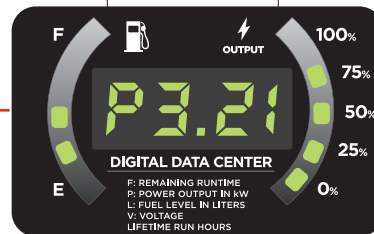

POWER YOUR ADVENTURES.

NEW

Onan P4500i

4500 Watt Digital Inverter Gasoline Portable Generator
3700 Running Watts | 4500 Peak Watts

% FUEL REMAINING | % POWER OUTPUT

LED DISPLAY

Precise readings to keep you in the know.

Double-insulated

- **FUEL EFFICIENT**

3.4 gallon fuel tank that runs 18 hrs at 25% load

- **LIGHTWEIGHT**

At 98 lbs, it's lighter than competitor inverters of equal power

Cummins
ALWAYS ON

Onan P4500i

Inverter Generator Features and Specifications

- RV and camper ready with 30A TT-30R outlet
- Two 5V USB ports for charging sensitive electronics such as phones or tablets
- Telescoping handle for easy transportation
- Dependable 7.3 HP 224cc OHV 4-Stroke Cummins Onan engine
- Parallel capable with another inverter generator to reach 50A of power
- 3-Year Warranty

Part Number	A058U955
Gasoline Peak Watts	4500
Gasoline Running Watts	3700
Peak Amps at 120V	37.5 amps
Running Amps at 120V	30.8 amps
AC Voltage	120 Volts
DC Voltage	5 Volts
AC Frequency	60 Hz
Parallel Capable	Yes
Engine Horse Power (HP)	7.3 HP
Total Harmonic Distortion (THD)	<3%
Automatic Voltage Regulator (AVR)	Yes
Starting System	Electric, Remote, Recoil
Battery Included	Yes
Battery Charger Included	Yes
Remote Start Fob Included	Yes (paired at factory)
Remote Start Distance (yards/meters)	109 yd. (100 m.)
Engine Displacement	224cc
Engine Brand	Cummins Onan
Engine Type	OHV 4 Stroke
Engine Speed	Variable
Engine RPM	Max 3600
Operational Volume	As low as 52 dBA
Spark Plug (included)	Torch E6RTC
Carburetor Kit Required to Operate at Altitude	Yes, above 2000ft
Economy Mode Switch	Yes
Built-in Inverter	Yes
Engine Lubrication	Splash
Recommended Oil	SAE 10W30
Oil Bottle Size (included)	.6 qt. (20.3 oz.)
Oil Capacity (Quarts/Ounces)	.6 qt. (20.3 oz.)
Low Oil Shutdown	Automatic
Fuel Type	Unleaded Gasoline, 10% Ethanol or less
Fuel Shut Off	Manual
Fuel Tank Material	Steel
Fuel Tank Capacity (Gallons/Liters)	3.4 gal. (12.8 L)
Run Time at %25 Load (hrs.)	18 hrs.