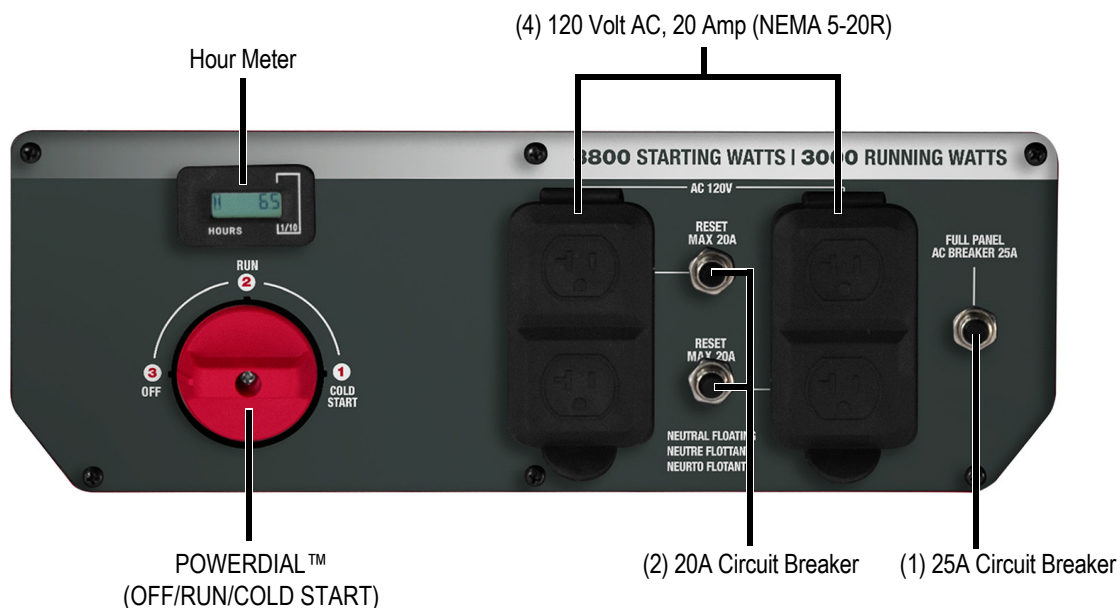

PM3800

Portable Generator

Model P0081100 UPC: 696471080339
(EPA/49 ST/CSA)

Features

- **POWERDIAL™ Recoil Start** (Off/Run/Cold Start) offers three operation settings integrated into on simple-to-use dial.
- **Large Capacity Steel Fuel Tank** provides durability and up to a 21 hour run-time at 25% load.
- **Powered by Generac 212cc OHV Engine** provides consistent power for multiple applications.
- **Ergonomic Frame** for easy portability.
- **Hour Meter** tracks run-time and maintenance intervals.
- **Low-Oil Level Shutdown** prevents engine damage.
- **Fuel Gauge** allows users to keep track of gasoline levels.
- **Covered Outlets** provide protection and keep out debris.

AC Maximum Output Starting Watts 3800
AC Rated Output Running Watts 3000

49-State/CSA Control Panel

PM3800

Specifications

| Product Series | PM3800 |
|----------------------------------|----------------------------|
| Model (Configuration) | P0081100 (49 ST/CSA) |
| AC Maximum Output Starting Watts | 3800 |
| AC Rated Output Running Watts | 3000 |
| Rated AC Voltage | 120 VAC |
| Rated AC Frequency | 60 Hz |
| Rated 120 VAC Amperage | 25 |
| Engine Displacement | 212cc |
| Engine Type | OHV |
| Engine RPM | 3600 |
| Recommended Oil | 10W-30 |
| Lubrication Method | Splash |
| Choke Location | Integrated into POWERDIAL™ |
| Fuel Shut Off | On Fuel Tank |
| Starting Method | Recoil Pull Start |
| Low Oil Shutdown | Low Level |
| Floating Neutral | Yes |
| Start Switch Type | POWERDIAL™ |
| Start Switch Location | On Control Panel |