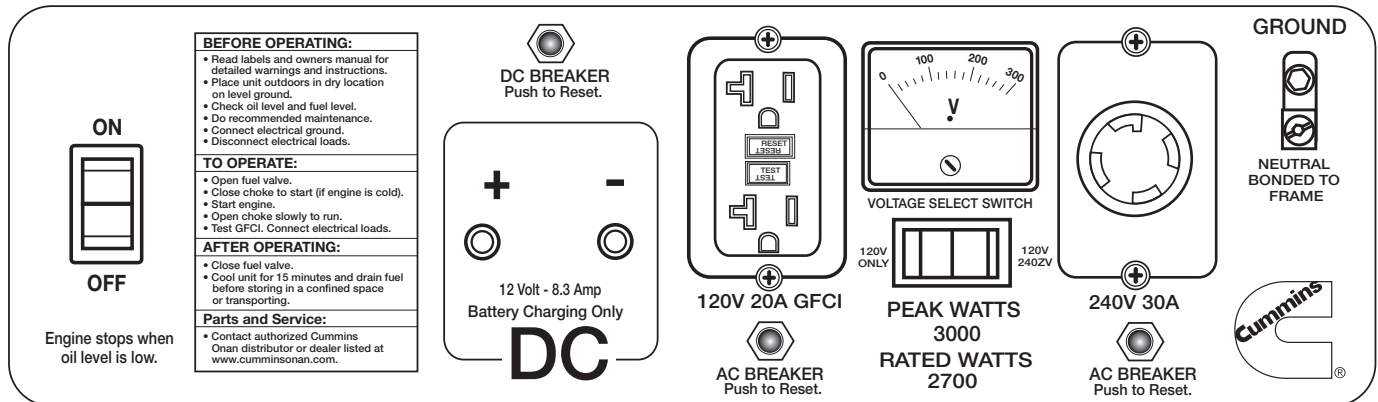

Cummins Onan Portable Generator

P3027

Features and Benefits

- Gasoline powered open frame generator set
- 2700 watts running, 3000 watts peak
- 11.8 hours of continuous operation at 1/2 load
- Manual start
- 6.5 HP, 4-stroke overhead valve engine
- Large 4 gallon fuel tank
- Versatile 120 V, 20 A GFCI protected duplex and grounded 120/240 V, NEMA L14-30 receptacles
- Automatic "low-oil shutdown"
- Heavy-duty cast iron cylinder sleeve
- Circuit breaker protection
- Dual element air cleaner
- Full perimeter safety frame
- 2 year limited warranty for residential application
- Voltmeter
- Voltage select switch
- 12 V 8.3 A DC charging

Weight, size and sound level	
Weight	101 lb (45.8 kg)
Size	Length 23.2 in (590 mm) Width 18.7 in (475 mm) Height 18.1 in (459 mm)
Sound	Readings at 7 m: 68 dB(A)
Models and ratings	
AC rated output	2.7 kW
AC max output	3 kW
AC Voltage	120 V/240 V
AC frequency	60Hz
120 V AC rated amperage - rated/max	22.5 A/25 A
240 V AC rated amperage - rated/max	11.25 A/12.5 A
DC voltage	12 V
DC amperage	8.3 A
Engine displacement	196 cc
Engine horsepower	6.5
Fuel tank capacity	4 Gal/15 L
Oil capacity	0.7 Qts/0.6 L
Options and accessories	
Cummins Onan wheel kit	A028Y917

Ratings apply to altitudes up to 1000 ft (304.8 m), 85°F (30°C). Total power available will decrease 3.5% for each 1000 ft (304.8 m) above 1000 ft and 2.0% for each 10°F (5.5°C) increase in ambient temperature above 85°F (30°C).

WARRANTY

The Cummins Onan Portable P3027 generator set comes with a standard 2 year limited warranty for residential use and a 1 year warranty for commercial use.

AFTER SALE SUPPORT

Cummins Onan generators are backed by a network of trained, tested and certified Cummins Onan dealers who offer genuine parts and superior service. For customer service, call 1-800-344-0039. To locate the Cummins Onan dealer nearest you, visit www.cumminsonan.com/locator.

Cummins Onan

Cummins Power Generation
1400 73rd Ave. NE
Minneapolis, MN 55432 USA
Toll-free 1 800 344-0039
Fax 1 763 574 5298
Email www.cumminsonan.com/contact
www.cumminsonan.com