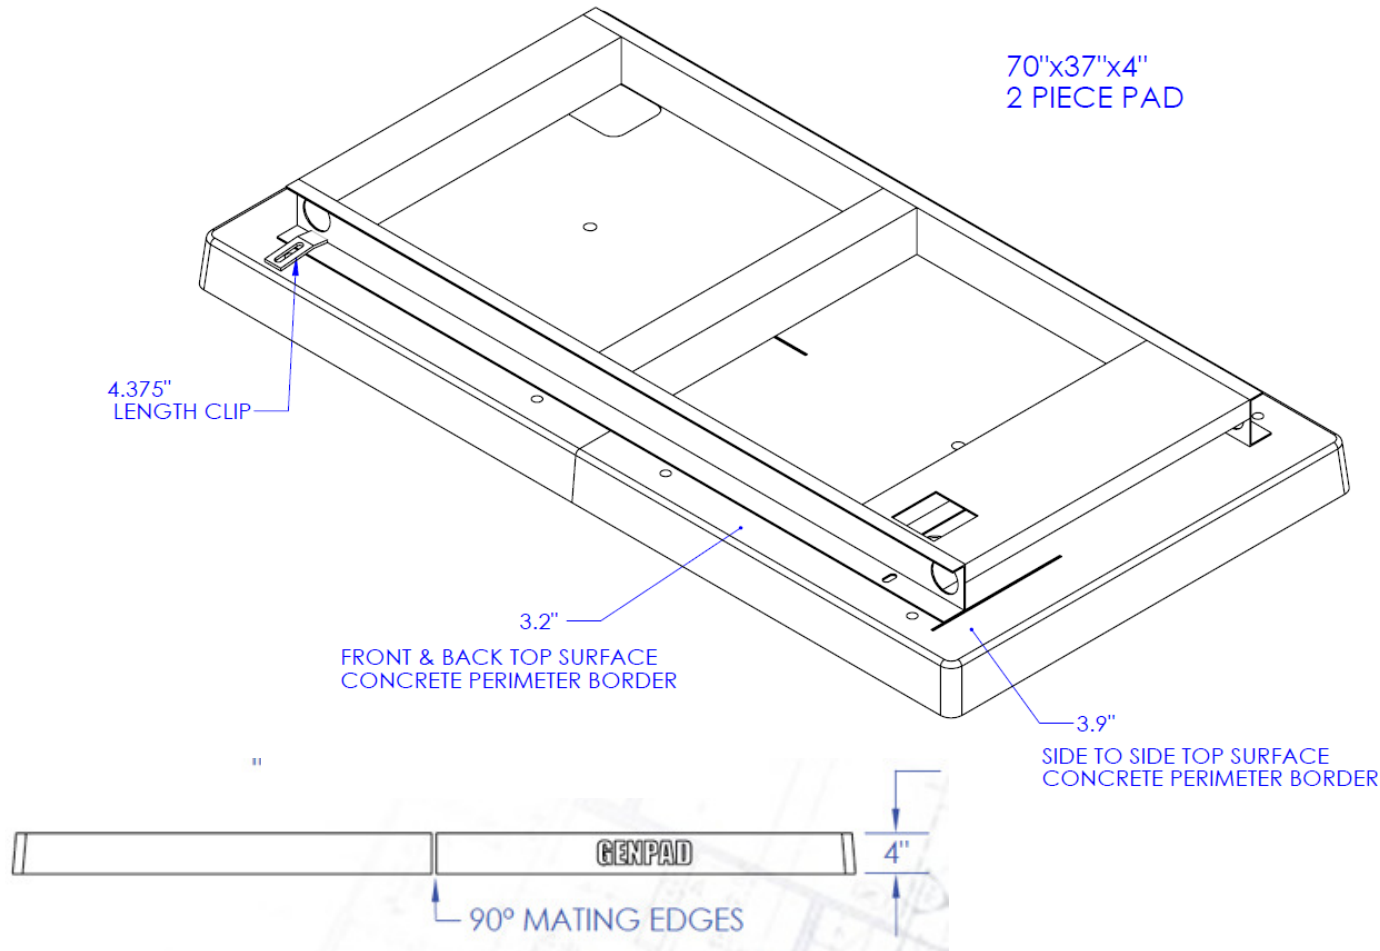

# GENPAD<sup>LC</sup>

**GENERAC PART #**  
10000044173

**22-30kW**  
RG | HG Series  
Gas generators

**GENPAD**<sup>®</sup>  
by DiversiTech

**GENERAC**