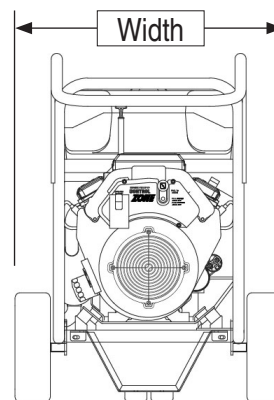

## Dimensions and Weights

Length in (mm)	48.5 (1232)
Width in (mm)	31 (787)
Height in (mm)	39.5 (1003)
Carton Length in (mm)	49 (1245)
Carton Width in (mm)	23.25 (592)
Carton Height in (mm)	35.5 (902)
Unit Weight lbs (kg)	363 (165)
Shipping Weight lbs (kg)	425 (193)