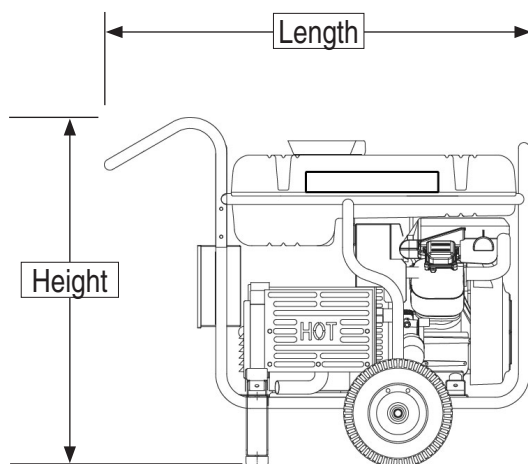

GP15000E

specifications

Product Series	GP15000E
Model (Configuration)	5734-1 (EPA/49-State)
AC Rated Output Running Watts:	15000
AC Maximum Output Motor Starting Watts:	22500
AC Voltage	120/240 VAC
AC Frequency	60 Hz
Rated VAC Amperage	125/62.5
Max Rated VAC Amperage	187.8/93.75
Engine Displacement	992cc
Engine Type	OHVI
Engine RPM	3600
Recommended Oil	10W-30 / SAE30
Lubrication Method	Oil Pump
Automatic Voltage Regulation (AVR)	Yes
Oil Filter	Yes - Spin On
Choke Location	On Engine
Fuel Shut Off	On Fuel Tank
Starting Method	Electric
Low Oil Shutdown Method	Low Pressure
Battery Type	Group U1, 360 CCA
Neutral Bonded to Ground	No - Floating Neutral

Start Switch Type	On/Off/Start Switch
Switch Location	On Engine
Fuel Gauge	Built-In Tank
Fuel Tank Capacity Gal (Ltr)	16 (60.6)
Fuel Filter	Yes
Run Time at 50% (Hours)	10
Handle Style	Fixed
Wheel Type	12.3 Pneumatic Wheels
Warranty - Residential	2 Year Ltd
Warranty - Commercial	1 Year Ltd
Maintenance Kit	Included - Model 5721 - Air Filter - Oil Filter - (2) Spark Plugs - Oil Funnel - Chamois - Stabil Sample

Dimensions and Weights

Length in (mm)	48.5 (1232)
Width in (mm)	31 (787)
Height in (mm)	39.5 (1003)
Carton Length in (mm)	49 (1245)
Carton Width in (mm)	23.25 (592)
Carton Height in (mm)	35.5 (902)
Unit Weight lbs (kg)	363 (165)
Shipping Weight lbs (kg)	425 (193)

GENERAC®

Generac Power Systems, Inc. • P.O. Box 8, Waukesha, WI 53187 • generac.com

©2013 Generac Power Systems, Inc. All rights reserved. All specifications are subject to change without notice. Bulletin 0196650-A / Printed in U.S.A. 09/19/13