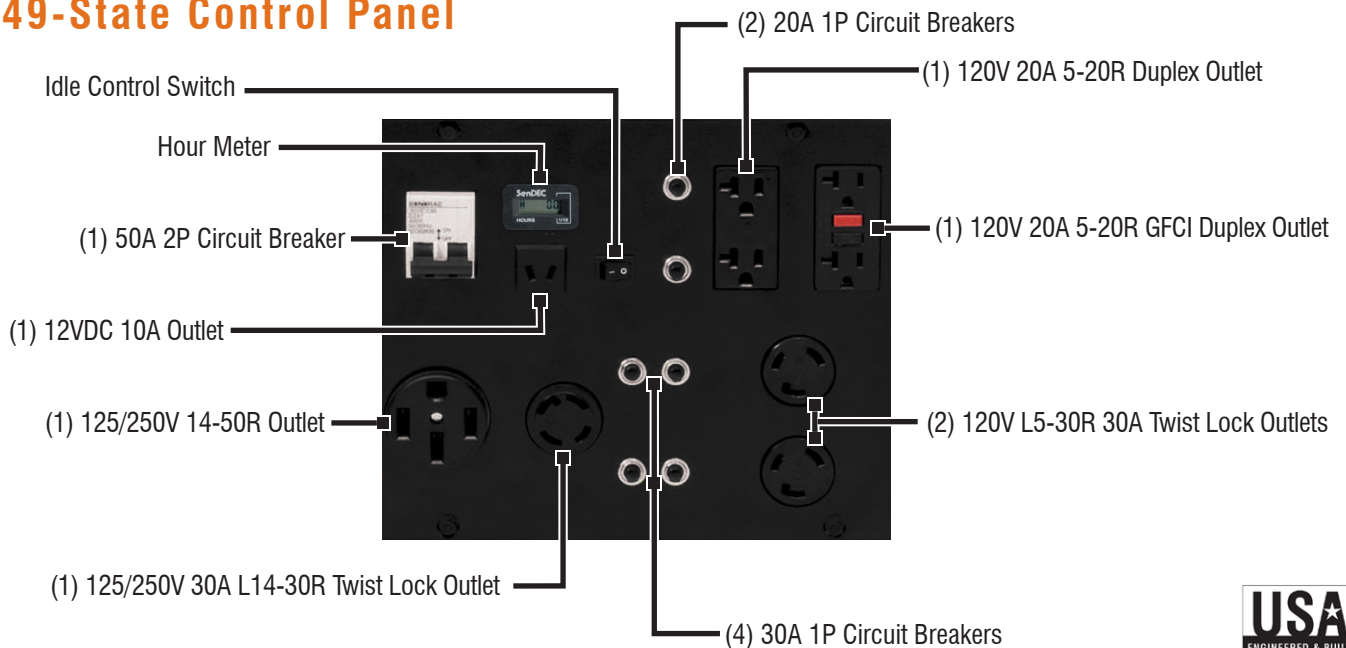

49-State Control Panel