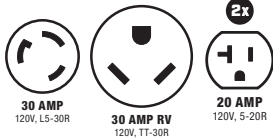

CHAMPION

GLOBAL POWER EQUIPMENT

4000 STARTING WATTS 3500 RUNNING WATTS

46539 – Wireless Remote Start Portable Generator

UPC 896682465394

196cc CHAMPION OHV ENGINE

- 4 Stroke
- Single Cylinder
- Air Cooled
- Low Oil Shut-Off
- Wireless Remote Start
- Cast Iron Sleeve for Durability

START and STOP your generator from up to **80 FEET AWAY**

RV READY

Key Features

- Fuel Tank – 3.8 Gallon (14.4 L)
- Wireless Remote Start - Start and stop up to 80 ft. away
- Multi Purpose - RV-use, camping, tailgating, boating, hunting, weekend trips, family vacations and small jobs around the house
- Runs up to 12 hrs. on a full tank of gas
- Intelligauge (volts, Hz, hours) - Monitor power output and track maintenance intervals
- Rugged & Portable – Durable steel frame with folding handle and never-flat tires
- Noise Level – 68dBA from 23 ft.
- 50 State Compliant (EPA/CARB certified)

BOX:

G.W.: 138.9 lb. (63 kg)
MEAS.: 28.5 in. X 21.1 in. X 20.7 in.
72.5 cm X 53.5 cm X 52.5 cm

UNIT:

N.W.: 124.6 lb. (56.5 kg)
MEAS.: 26.3 in. X 24.4 in. X 22.4 in.
66.7 cm X 62.1 cm X 57 cm

Accessories Included