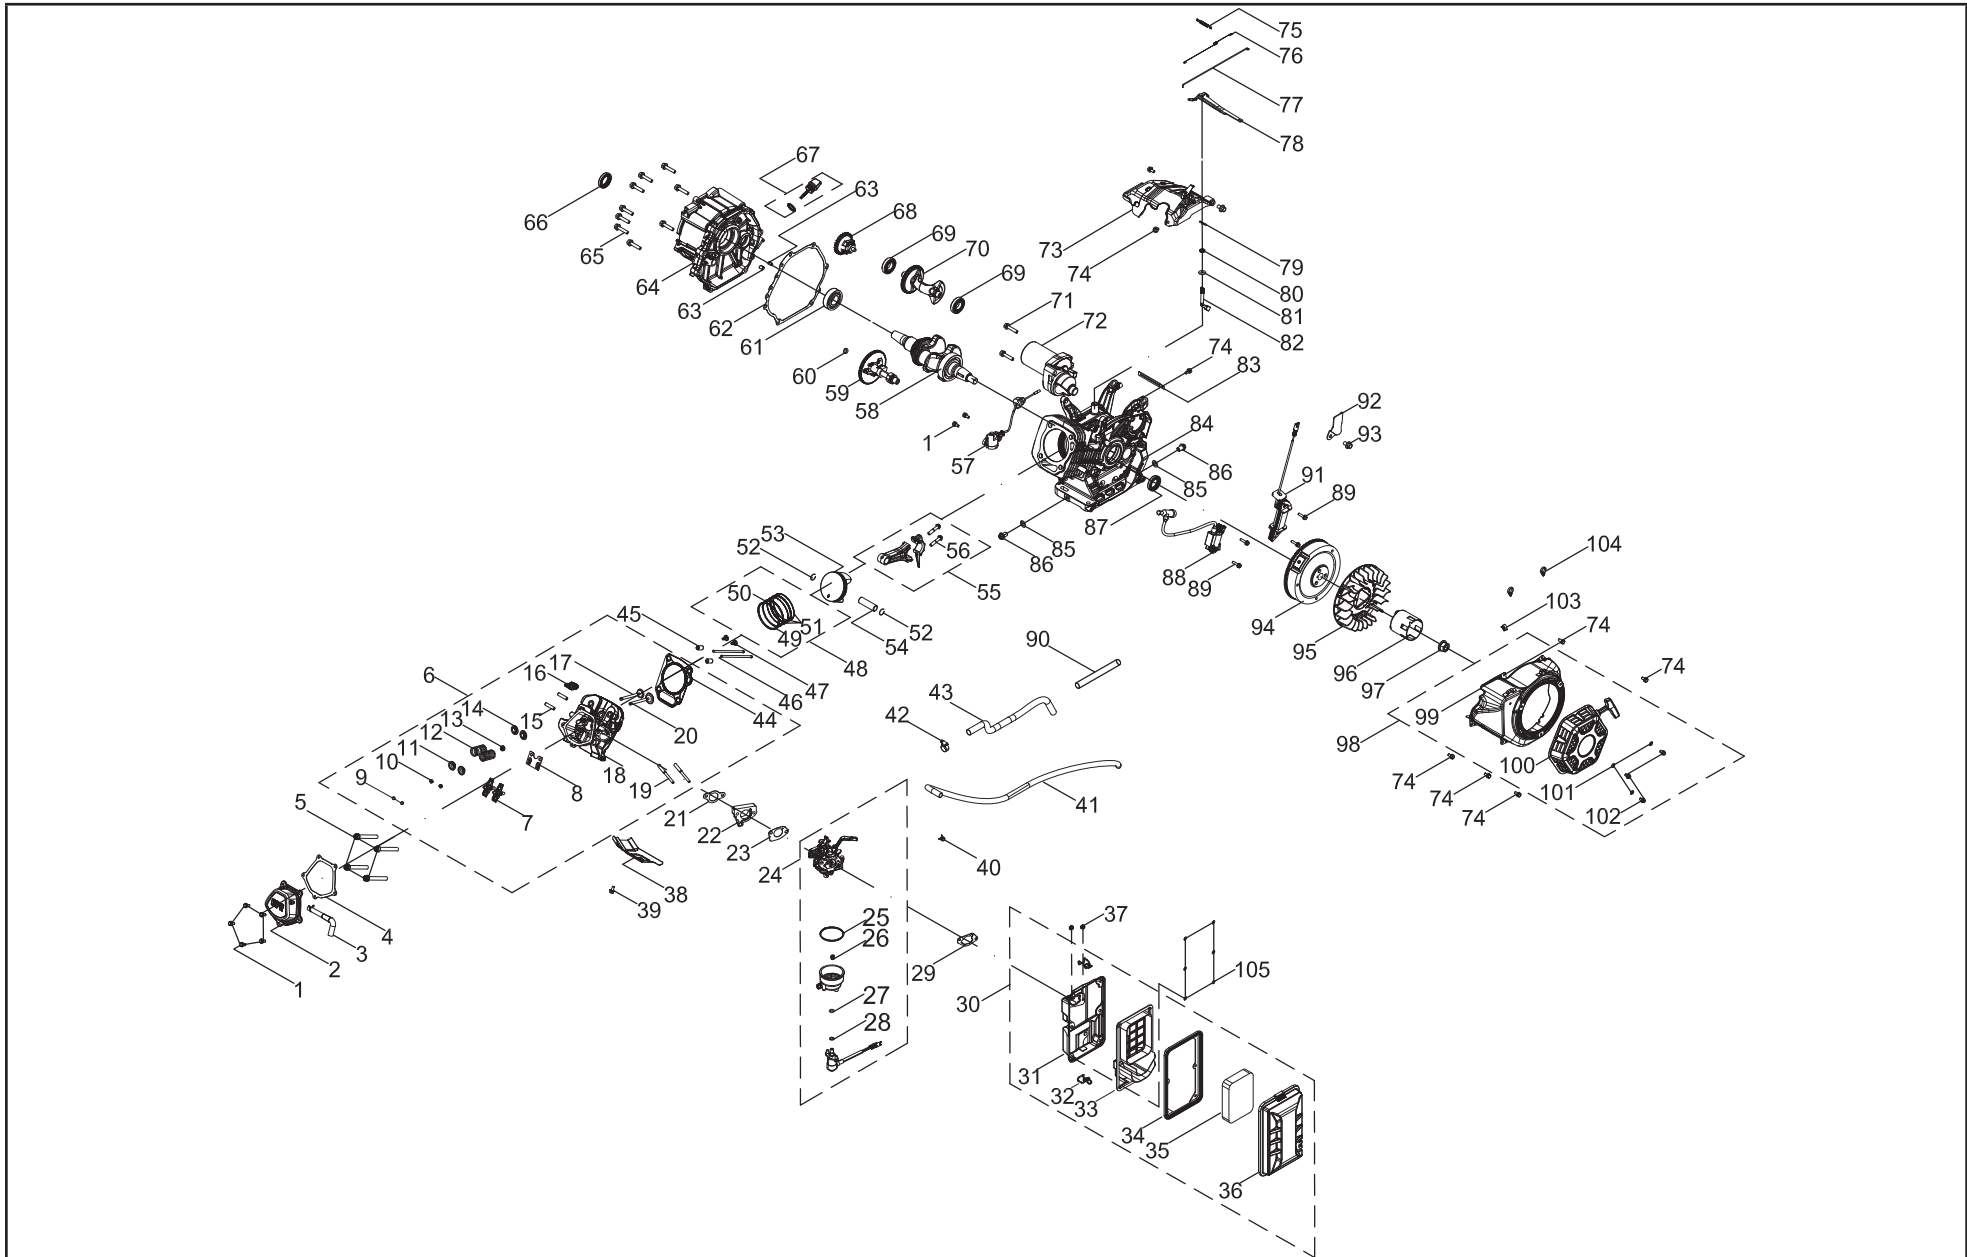

ENGINE PARTS DIAGRAM

ENGINE PARTS LIST

#	Part Number	Description	Qty.
1	100011264-0003	Flange Bolt M6 × 16, GB5789	7
2	100002337	Cylinder Head Cover	1
3	100715570	Breather Tube	1
4	100055922	Gasket, Cylinder Head Cover	1
5	100002470	Flange Bolt M10 × 1.25 × 87	4
6	100715674	Cylinder Head Assembly	1
7	100149155	Rocker Arm Assembly	2
8	100004474	Guide Plate, Push Rod	1
9	100004589	Valve Adjust Cap, Exhaust	2
10	100004576	Valve Collet	4
11	100004516	Valve Spring Seat, Exhaust	2
12	100067633	Spring, Valve	2
13	100004602	Oil Seal, Valve	1
14	100004575	Valve Spring Seat	2
15	100010389	Stud Bolt M8 × 35	2
16	100009378	Spark Plug F6RTC	1
17	100004559	Valve, Exhaust	1
18	100715291	Cylinder Head	1
19	100010364	Stud Bolt M6-8 × 104	2
20	100711964	Valve, Intake	1
21	100076230	Gasket, Insulator	1
22	100005618	Insulator, Carburetor	1
23	100076228	Gasket, Carburetor	1
24	100713881	Carburetor Assembly	1
25	100005720	Fuel Bowl O-Ring	1
26	100081639	Main Jet Standard	1
	100130110	Main Jet Altitude 1000-2000m	/
	100717742	Main Jet Altitude 2000-3000m	/
27	100130186	O-Ring, Solenoid Valve Base	1
28	100130185	O-Ring, Solenoid Valve	1

#	Part Number	Description	Qty.
29	100076229	Gasket, Air Filter Base	1
30	100712978	Air Filter Assembly	1
31	100714346	Air Filter Base	1
32	100714345	Air Filter Clip	2
33	100714344	Air Filter Separator	1
34	100714343	Gasket, Air Filter Cover	1
35	100713882	Air Filter Element	1
36	100714350	Air Filter Cover	1
37	100011452-0003	Lock Nut M6, Flange	2
38	100007097	Air Guide, Lower	1
39	100011260-0005	Flange Bolt M6 × 10	1
40	100005138	Clamp Ø9.5 × 8	1
41	100713890	Fuel Pipe, Ø4 × Ø10 × 480	1
42	100159468-0001	Clamp, Fuel Hose	1
43	100713889	Fuel Hose	1
44	100150209	Gasket, Cylinder Head	1
45	100010562	Dowel Pin Ø12 × 20	2
46	100149152	Push Rod	2
47	100149154	Lifter, Valve	2
48	100003265	Piston Ring Set	1
49	100003168	1st Piston Ring	1
50	100003210	2nd Piston Ring	1
51	100003295	Oil Ring	1
52	100003225	Circlip, Wrist Pin	2
53	100030224	Piston	1
54	100003132	Wrist Pin	1
55	100080992	Connecting Rod Assembly	1
56	100003432	Bolt, Connecting Rod	2
57	100094024	Oil Level Sensor	1
58	100712186	Crankshaft	1