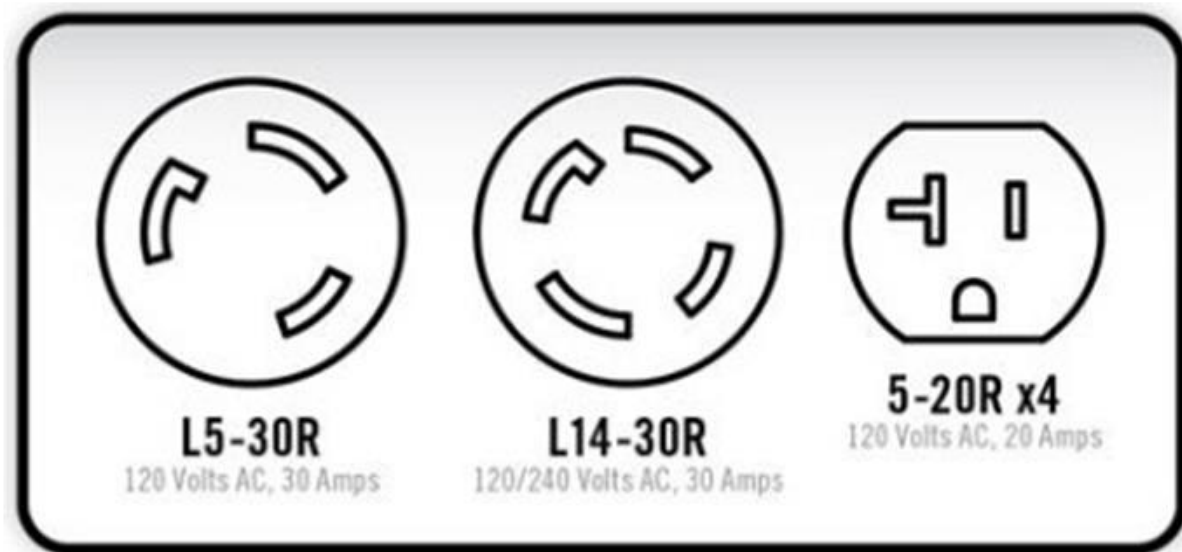

DUAL FUEL

Run this generator on **PROPANE** or **GASOLINE**

8400 STARTING WATTS
6750 RATED WATTS

9375 STARTING WATTS
7500 RATED WATTS

8 Running Hours
at 50% Load

Runs for Hours!

6.1 -gal. fuel tank capacity runs the generator for 8 hours at 50% load

74 dBA

Quiet as a Conversation!

74 dB sound rating from 23 ft. helps ensure low operational noise for peace and quiet.

NOW EQUIPPED WITH

Protect Your Device!

Provides over voltage protection for your appliances and home.