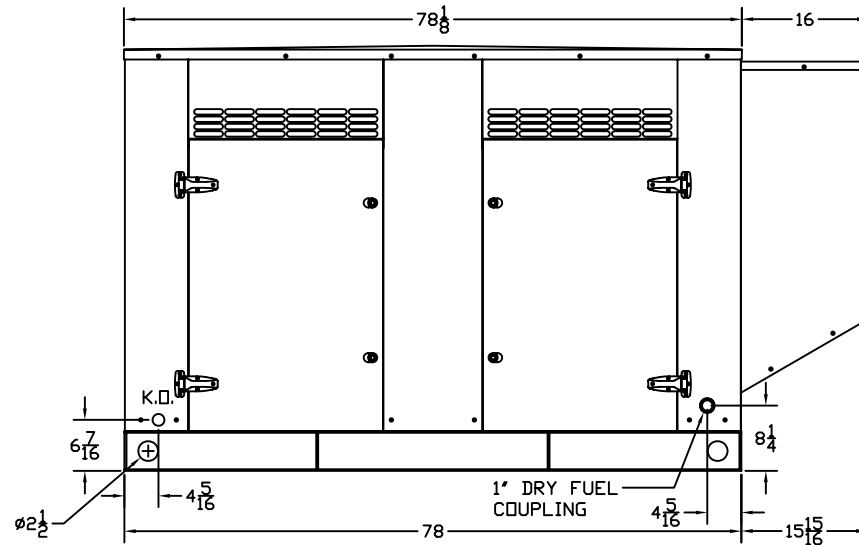

OUTLINE DIMENSIONS FOR 41 THRU 62 KW STANDARD ENCLOSURE (HINGED DOORS)

TOP VIEW

(GEN-SET HAS (4) DOORS, (2) SHOWN OPEN ARE TYPICAL FOR BOTH SIDES)

FRAME VIEW

GENERATOR END VIEW

SIDE VIEW

RADIATOR END VIEW