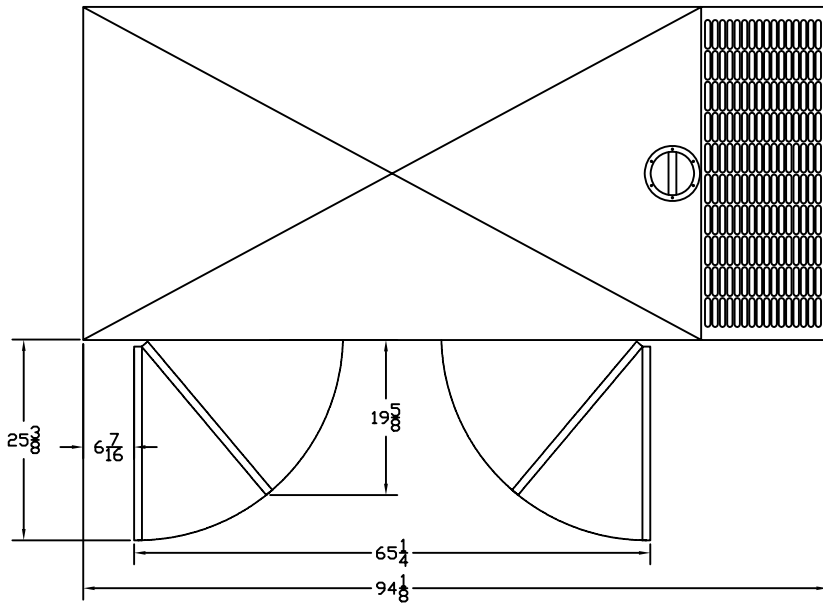

OUTLINE DIMENSIONS FOR 41 THRU 62 KW STANDARD ENCLOSURE (HINGED DOORS)

TOP VIEW

(GEN-SET HAS (4) DOORS, (2) SHOWN OPEN ARE TYPICAL FOR BOTH SIDES)

FRAME VIEW

GENERATOR END VIEW

SIDE VIEW

RADIATOR END VIEW