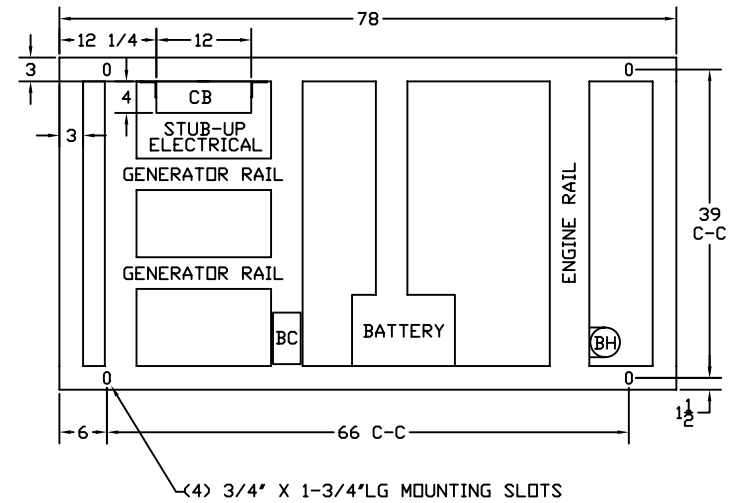

OUTLINE DIMENSIONS FOR 41 THRU 62 KW STANDARD ENCLOSURE (HINGED DOORS)

TOP VIEW

(GEN-SET HAS (4) DOORS, (2) SHOWN OPEN ARE TYPICAL FOR BOTH SIDES)

FRAME VIEW

GENERATOR END VIEW

SIDE VIEW

RADIATOR END VIEW