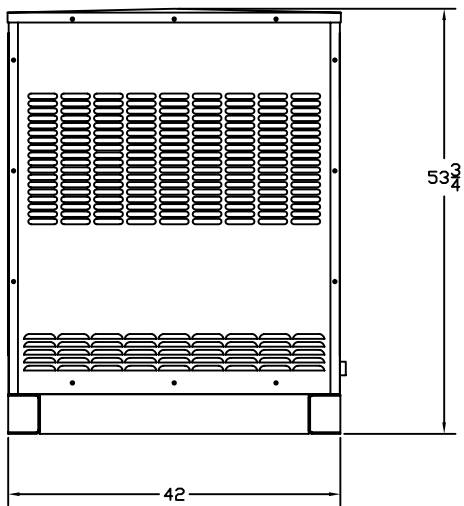

OUTLINE DIMENSIONS FOR 41 THRU 62 KW STANDARD ENCLOSURE (HINGED DOORS)

TOP VIEW

(GEN-SET HAS (4) DOORS, (2) SHOWN OPEN ARE TYPICAL FOR BOTH SIDES)

FRAME VIEW

GENERATOR END VIEW

SIDE VIEW

RADIATOR END VIEW