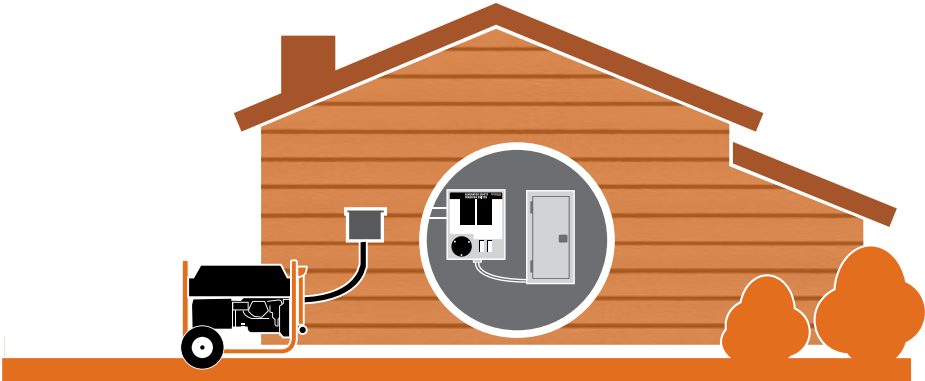

## Features

- Use plugs to easily connect to your portable generator.
- Connect to your power inlet box or transfer switch with a connector.