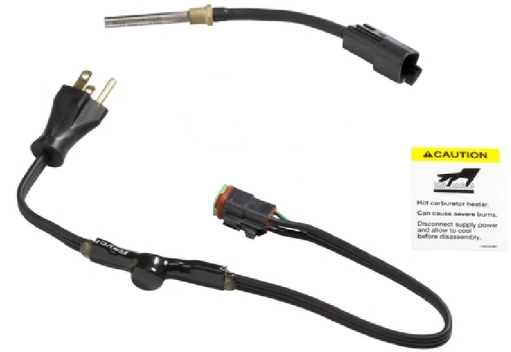

### Carburetor Heater Kits

**ISO 9001**  
KOHLER  
POWER SYSTEMS  
NATIONALLY REGISTERED

GM19462-KP1-QS

GM57969-KP4-QS

**Note:** Power connectors for 240 volt kits and adapters for 8/10/12RESV/RESVL are not shown.

The carburetor heater for models 6VSG, 8.5RES, 12RES/RESL, and 14RES/RESL/RESA/RESAL mounts between the engine air cleaner and the carburetor. The carburetor heater for models 8/10/12RESV/RESVL uses an adaptor to mount on the carburetor. The carburetor heater for models 17/18RES/RESL, 20RES/RESL/RESA/RESAL, and 20RESB fits into a threaded opening on the carburetor.