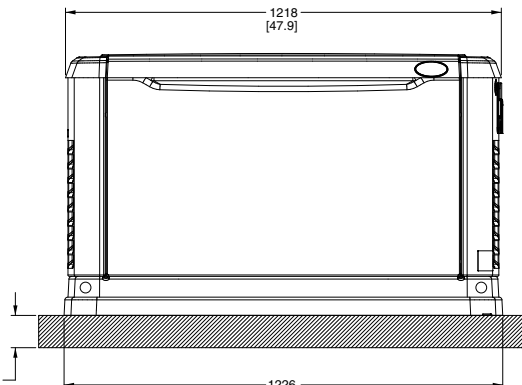

"DO NOT LIFT BY ROOF"

LEFT SIDE VIEW

FRONT VIEW

RIGHT SIDE VIEW

REAR VIEW

\*\*ALL DIMENSIONS IN: MILLIMETERS (INCHES)

8, 10, 14, & 17 kW Steel (Bisque)  
17 & 20 kW Aluminum (Gray)

<b>INSTALLATION DRAWING</b>	0G8280-B
<b>Air-Cooled Generators</b>	
410cc Single Cylinder 14.8 HP, 530cc V-Twin 18 HP	
992cc V-Twin 32 HP, and 999cc V-Twin 36 HP	
ISSUE DATE 01/29/08	