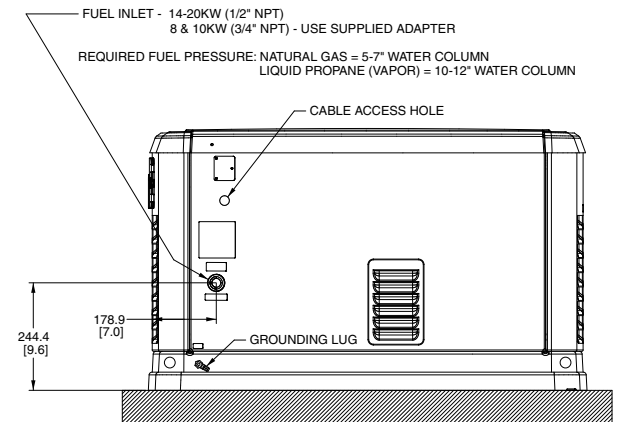

"DO NOT LIFT BY ROOF"

LEFT SIDE VIEW

FRONT VIEW

RIGHT SIDE VIEW

REAR VIEW

\*\*ALL DIMENSIONS IN: MILLIMETERS (INCHES)

8, 10, 14, & 17 kW Steel (Bisque)  
17 & 20 kW Aluminum (Gray)

<b>INSTALLATION DRAWING</b>	0G8280-B
<b>Air-Cooled Generators</b>	
410cc Single Cylinder 14.8 HP, 530cc V-Twin 18 HP	
992cc V-Twin 32 HP, and 999cc V-Twin 36 HP	
ISSUE DATE 01/29/08	