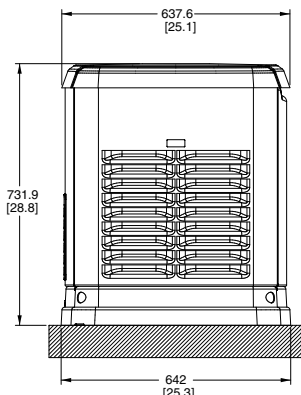

"DO NOT LIFT BY ROOF"

LEFT SIDE VIEW

FRONT VIEW

RIGHT SIDE VIEW

REAR VIEW

\*\*ALL DIMENSIONS IN: MILLIMETERS (INCHES)

8, 10, 14, & 17 kW Steel (Bisque)  
17 & 20 kW Aluminum (Gray)

<b>INSTALLATION DRAWING</b>	0G8280-B
<b>Air-Cooled Generators</b>	
410cc Single Cylinder 14.8 HP, 530cc V-Twin 18 HP	
992cc V-Twin 32 HP, and 999cc V-Twin 36 HP	
ISSUE DATE 01/29/08	