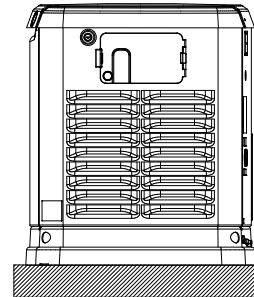

"DO NOT LIFT BY ROOF"

LEFT SIDE VIEW

FRONT VIEW

RIGHT SIDE VIEW

REAR VIEW

\*\*ALL DIMENSIONS IN: MILLIMETERS (INCHES)

8, 10, 14, & 17 kW Steel (Bisque)  
17 & 20 kW Aluminum (Gray)

<b>INSTALLATION DRAWING</b>	0G8280-B
<b>Air-Cooled Generators</b>	
410cc Single Cylinder 14.8 HP, 530cc V-Twin 18 HP	
992cc V-Twin 32 HP, and 999cc V-Twin 36 HP	
ISSUE DATE 01/29/08	