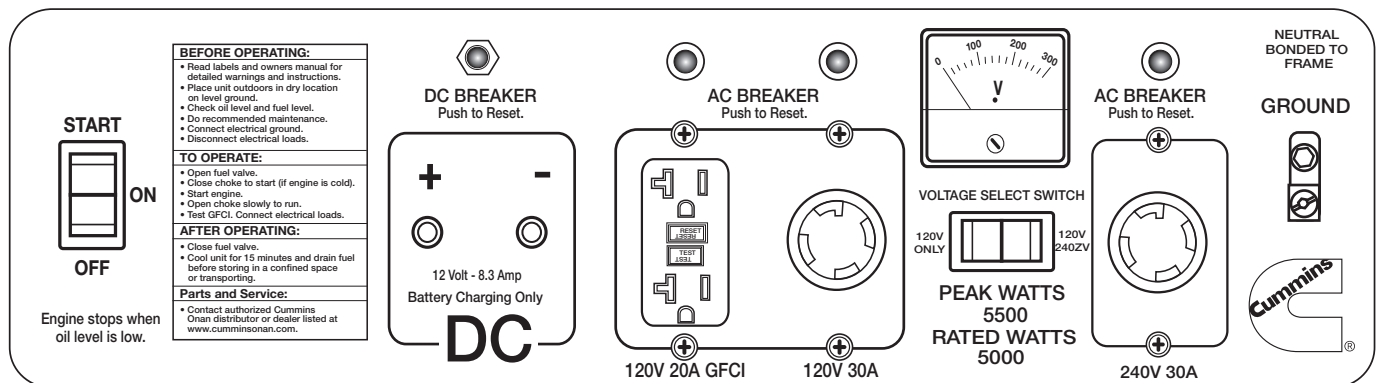

Features and Benefits

- Gasoline powered open frame generator set
- 5000 watts running, 5500 watts peak
- 11.2 hours of continuous operation at 1/2 load
- Electric and manual start (battery not included)
- 13 HP, 4-stroke overhead valve engine
- Large 6.5 gallon fuel tank
- Versatile 120 V, 20 A GFCI protected duplex, 120 V NEMA L5-30 twist-lock and grounded 120/240 V, NEMA L14-30 receptacles
- Automatic "low-oil shutdown"
- Integral battery tray
- Heavy-duty cast iron cylinder sleeve
- Circuit breaker protection
- Dual element air cleaner
- Full perimeter safety frame
- 2 year limited warranty for residential application
- Standard wheel kit
- Voltmeter
- Voltage select switch

Weight, size and sound level	
Weight (without wheel kit)	185 lb (83.9 kg)
Size (without wheel kit)	Length 26.6 in (675 mm) Width 21.2 in (540 mm) Height 21.3 in (542 mm)
Sound	Readings at 7 m: 76 dB(A)
Models and ratings	
AC rated output	5 kW
AC max output	5.5 kW
AC Voltage	120 V/240 V
AC frequency	60Hz
120 V AC rated amperage - rated/max	41.6 A/45.8 A
240 V AC rated amperage - rated/max	20.8 A/22.9 A
DC voltage	12 V
DC amperage	8.3 A
Engine displacement	389 cc
Engine horsepower	13
Fuel tank capacity	6.5 Gal/25 L
Oil capacity	1.2 Qts/1.1 L

Ratings apply to altitudes up to 1000 ft (304.8 m), 85°F (30°C). Total power available will decrease 3.5% for each 1000 ft (304.8 m) above 1000 ft and 2.0% for each 10°F (5.5°C) increase in ambient temperature above 85°F (30°C).

WARRANTY

The Cummins Onan Portable P5550e generator set comes with a standard 2 year limited warranty for residential use and a 1 year warranty for commercial use.

AFTER SALE SUPPORT

Cummins Onan generators are backed by a network of trained, tested and certified Cummins Onan dealers who offer genuine parts and superior service. For customer service, call 1-800-344-0039. To locate the Cummins Onan dealer nearest you, visit www.cumminsonan.com/locator.

Cummins Onan

Cummins Power Generation
1400 73rd Ave. NE
Minneapolis, MN 55432 USA
Toll-free 1 800 344-0039
Fax 1 763 574 5298
Email www.cumminsonan.com/contact
www.cumminsonan.com

Cummins®, Onan®, the "C" logo and Performance you rely on™ are servicemarks, trademarks and/or registered trademarks of Cummins Inc. Specifications subject to change without notice. ©2009 Cummins Power Generation. All Rights Reserved.

9284SA061709TW
A-1546