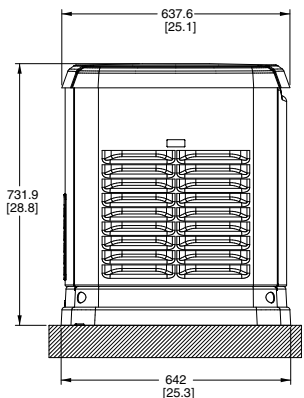

"DO NOT LIFT BY ROOF"

LEFT SIDE VIEW

FRONT VIEW

RIGHT SIDE VIEW

REAR VIEW

\*\*ALL DIMENSIONS IN: MILLIMETERS (INCHES)

8, 10, 14, & 17 kW Steel (Bisque)  
17 & 20 kW Aluminum (Gray)

## INSTALLATION DRAWING

0G8280-B

### Air-Cooled Generators

410cc Single Cylinder 14.8 HP, 530cc V-Twin 18 HP

992cc V-Twin 32 HP, and 999cc V-Twin 36 HP

ISSUE DATE 01/29/08