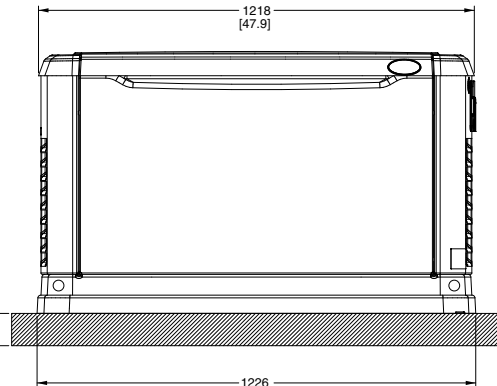

"DO NOT LIFT BY ROOF"

LEFT SIDE VIEW

FRONT VIEW

RIGHT SIDE VIEW

REAR VIEW

\*\*ALL DIMENSIONS IN: MILLIMETERS (INCHES)

8, 10, 14, & 17 kW Steel (Bisque)  
17 & 20 kW Aluminum (Gray)