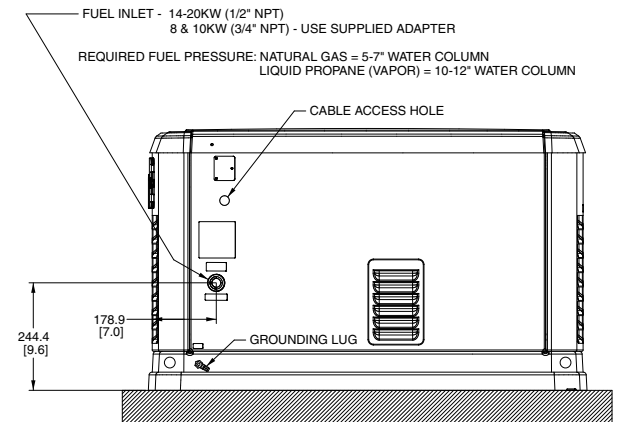

"DO NOT LIFT BY ROOF"

LEFT SIDE VIEW

FRONT VIEW

RIGHT SIDE VIEW

REAR VIEW

\*\*ALL DIMENSIONS IN: MILLIMETERS (INCHES)

8, 10, 14, & 17 kW Steel (Bisque)  
17 & 20 kW Aluminum (Gray)

## INSTALLATION DRAWING

0G8280-B

### Air-Cooled Generators

410cc Single Cylinder 14.8 HP, 530cc V-Twin 18 HP

992cc V-Twin 32 HP, and 999cc V-Twin 36 HP

ISSUE DATE 01/29/08