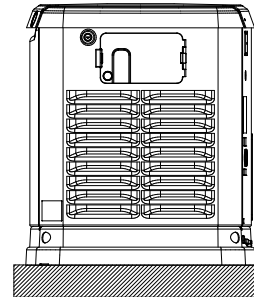

"DO NOT LIFT BY ROOF"

LEFT SIDE VIEW

FRONT VIEW

RIGHT SIDE VIEW

REAR VIEW

\*\*ALL DIMENSIONS IN: MILLIMETERS (INCHES)

8, 10, 14, & 17 kW Steel (Bisque)  
17 & 20 kW Aluminum (Gray)