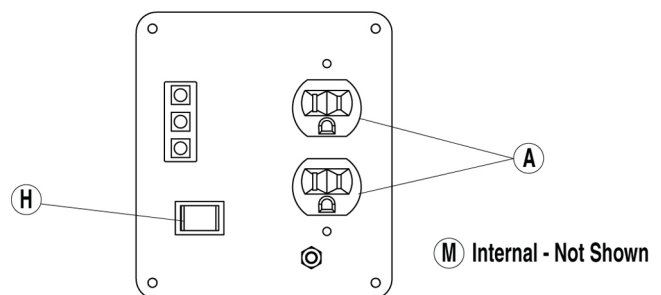

### customer connections

Connection Outlets

A  2x5-15R

Circuit Breakers

M  Internal Circuit Breakers

Other Features

H  Flex Power

## specifications

Product Series	iX800
Model	5791-0
Configuration/Emissions	49-State
A/C Rated Output Watts:	800
A/C Maximum Output Watts:	850
A/C Voltage	120VAC
A/C Frequency	60 Hz
Rated 120/240 VAC Amperage	6.6
Max 120/240 VAC Amperage	7.1
Engine Displacement	38cc
Engine Type	OHV
Engine RPM	Variable
Recommended Oil	SAE 30
Lubrication Method	Splash Sump
Choke Type	Manual Lever
Fuel Shut Off	Manual Lever
Idle Control	FlexPower
Starting Method	Manual
Battery	N/A
Battery Size	N/A
Low Oil Shutdown Method	Low Level